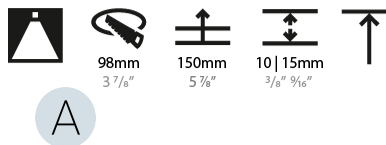

GENERAL

Series: Bioniq
Subseries: Bioniq Round Deep
Brand: Prolicht
Division: Architectural
Mounting Type: Recessed
Mounting Location: Ceiling
Subcategory: Downlight

PHYSICAL

Shape: Round
Diameter (mm): 107
Diameter (in): 4 3/16
Height (mm): 130
Height (in): 5 1/8
Ceiling Thickness (mm): 10 / 12.5 / 15
Ceiling Thickness (in): 3/8 or 1/2 or 9/16
Min. Recessing Depth (mm): 150
Min. Recessing Depth (in): 5 7/8
Light Distribution: Downlight
Weight (kg): 0.506
Weight (lbs): 1.12
Fixture Finish: SSR / BKV / CWI / CRY / HAB / UFT / ITA / RUA / FTG / MYG / LOD / PUS / FRO / FUP / KIA / POP / BLS / SPG / MEY / GOH / GUM / CHC / COM / ABZ / JAG / OBR / MOS / ROR
Fixture Material: Aluminum Die Cast
Cut-out Measurements: 98mm / 3 7/8"

ELECTRICAL

Lamp Type: LED (Zhaga Standard)
Total Output Wattage (W): 15
Dimming: Dali Dimming
Driver Included: No
Driver Location: Recessed Housing
Driver Type: Constant Current - 120Vac
Housing: See components
Input Voltage (V): 120
Constant Current (MA): 350

LED

Number of LEDs: 1
Color Temperature (°K): Warm Dim
Max. Delivered Lumen (lm): 760
Nominal Lumen (lm): 1140
CRI: >90 CRI

OPTICAL

Reflector: 20 / 40 / 60

RATINGS AND CERTIFICATIONS

Certified By: Certified for North American Standards
IP rating: IP20